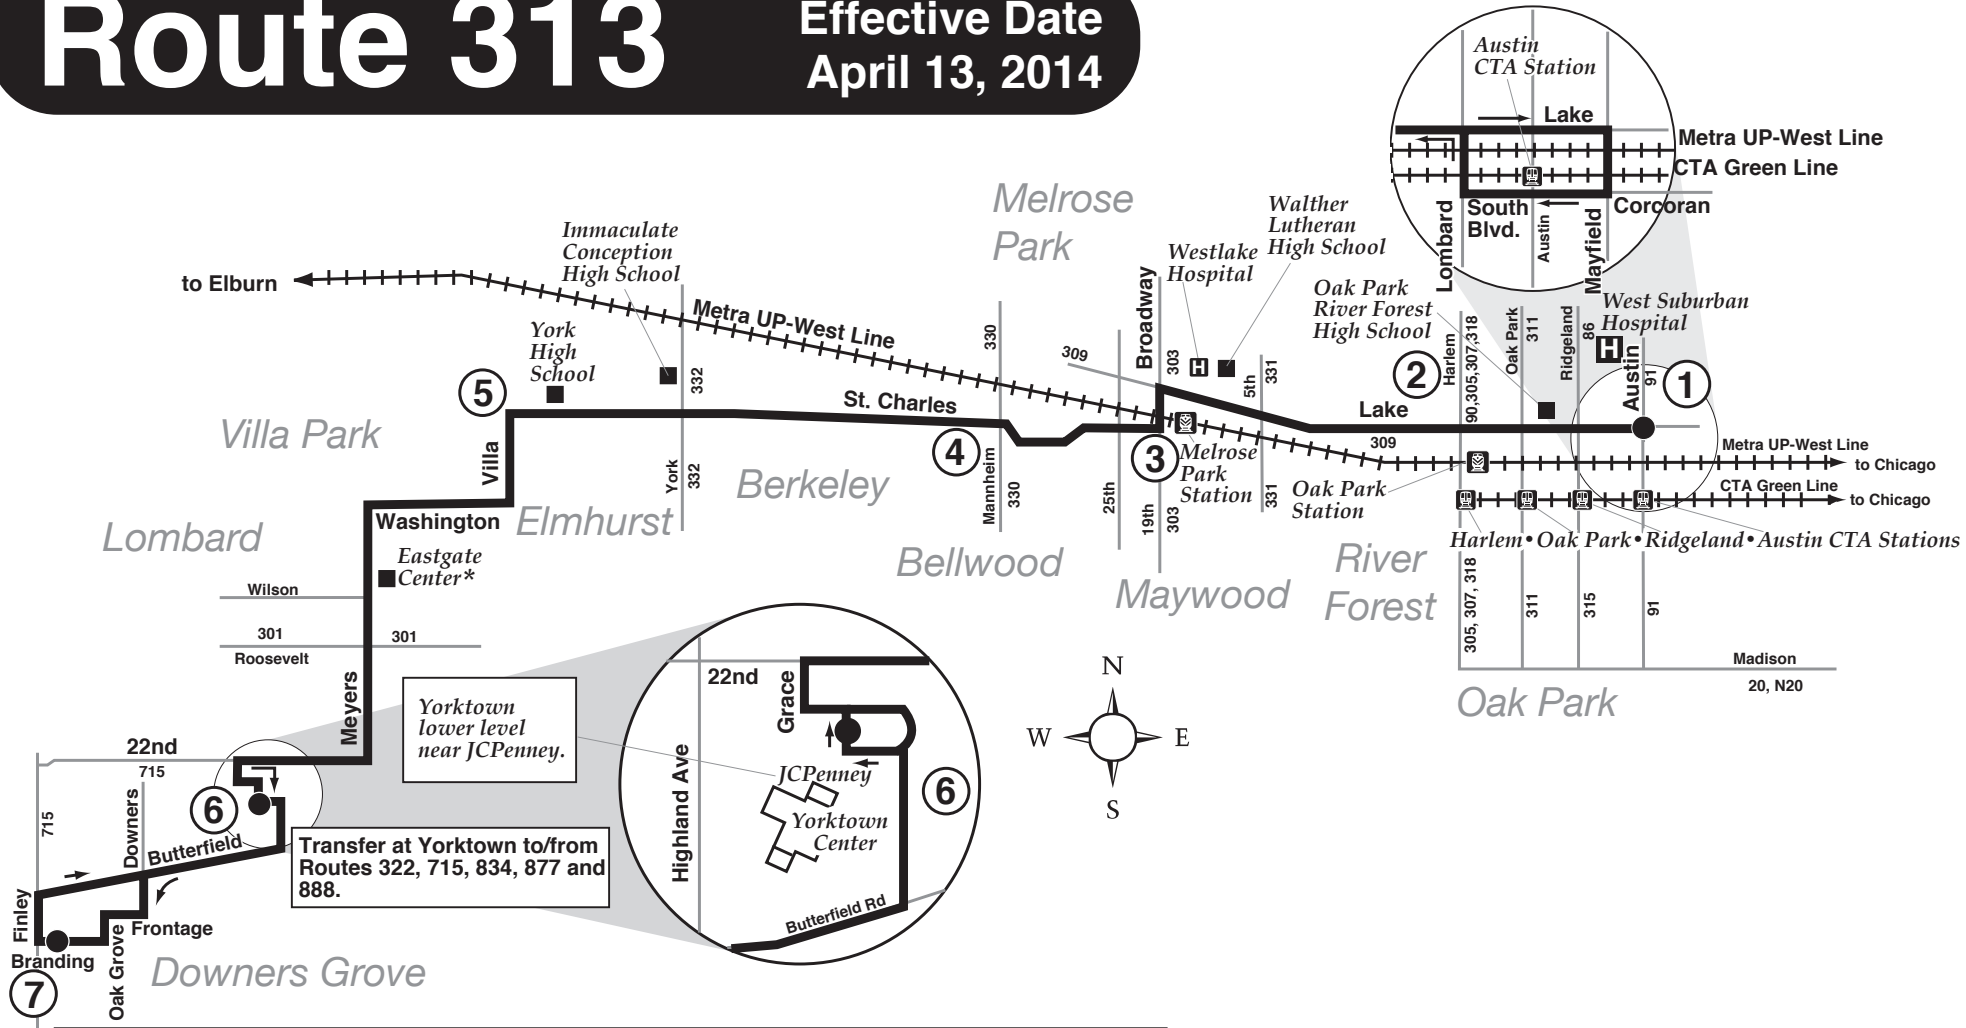

Route 313

Effective Date
April 13, 2014

* - The following agencies are located at Eastgate Center:

- Illinois Employment Training Center
- Illinois Unemployment and Job Services
- Illinois Department of Rehabilitative Services
- DuPage County Workforce
- Parents Alliance Employment Project
- Illinois Department of Public Aid
- College of DuPage
- Illinois Secretary of State Facility